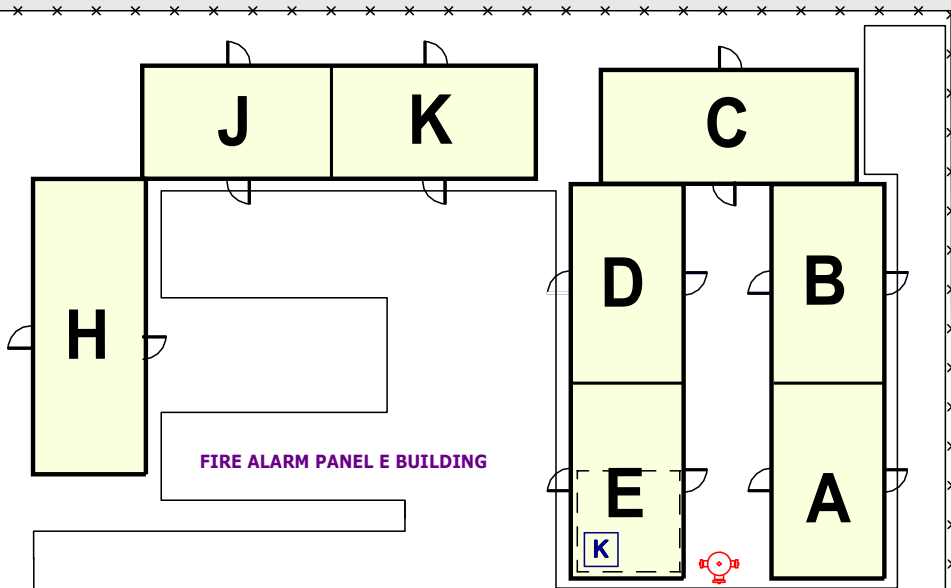

SALEM CROSSING APTS 3550 STREET RD

65-14

NOTE: SALEM CROSSING APTS
PARTIAL BASEMENT
RUNS UNDER THE
NORTH END OF # E

FOX HUNT TAVERN
HAS A BASEMENT

CLIFTON DR

BOX
65-1

BERWYN RD

STRATFORD LA

SEE BOX 65-1
FOR STREET REFERENCE

BOX
65-1

WINDSOR DR

BOX
65-1

DEVONSHIRE

KINGSTON WAY

DRESHER RD